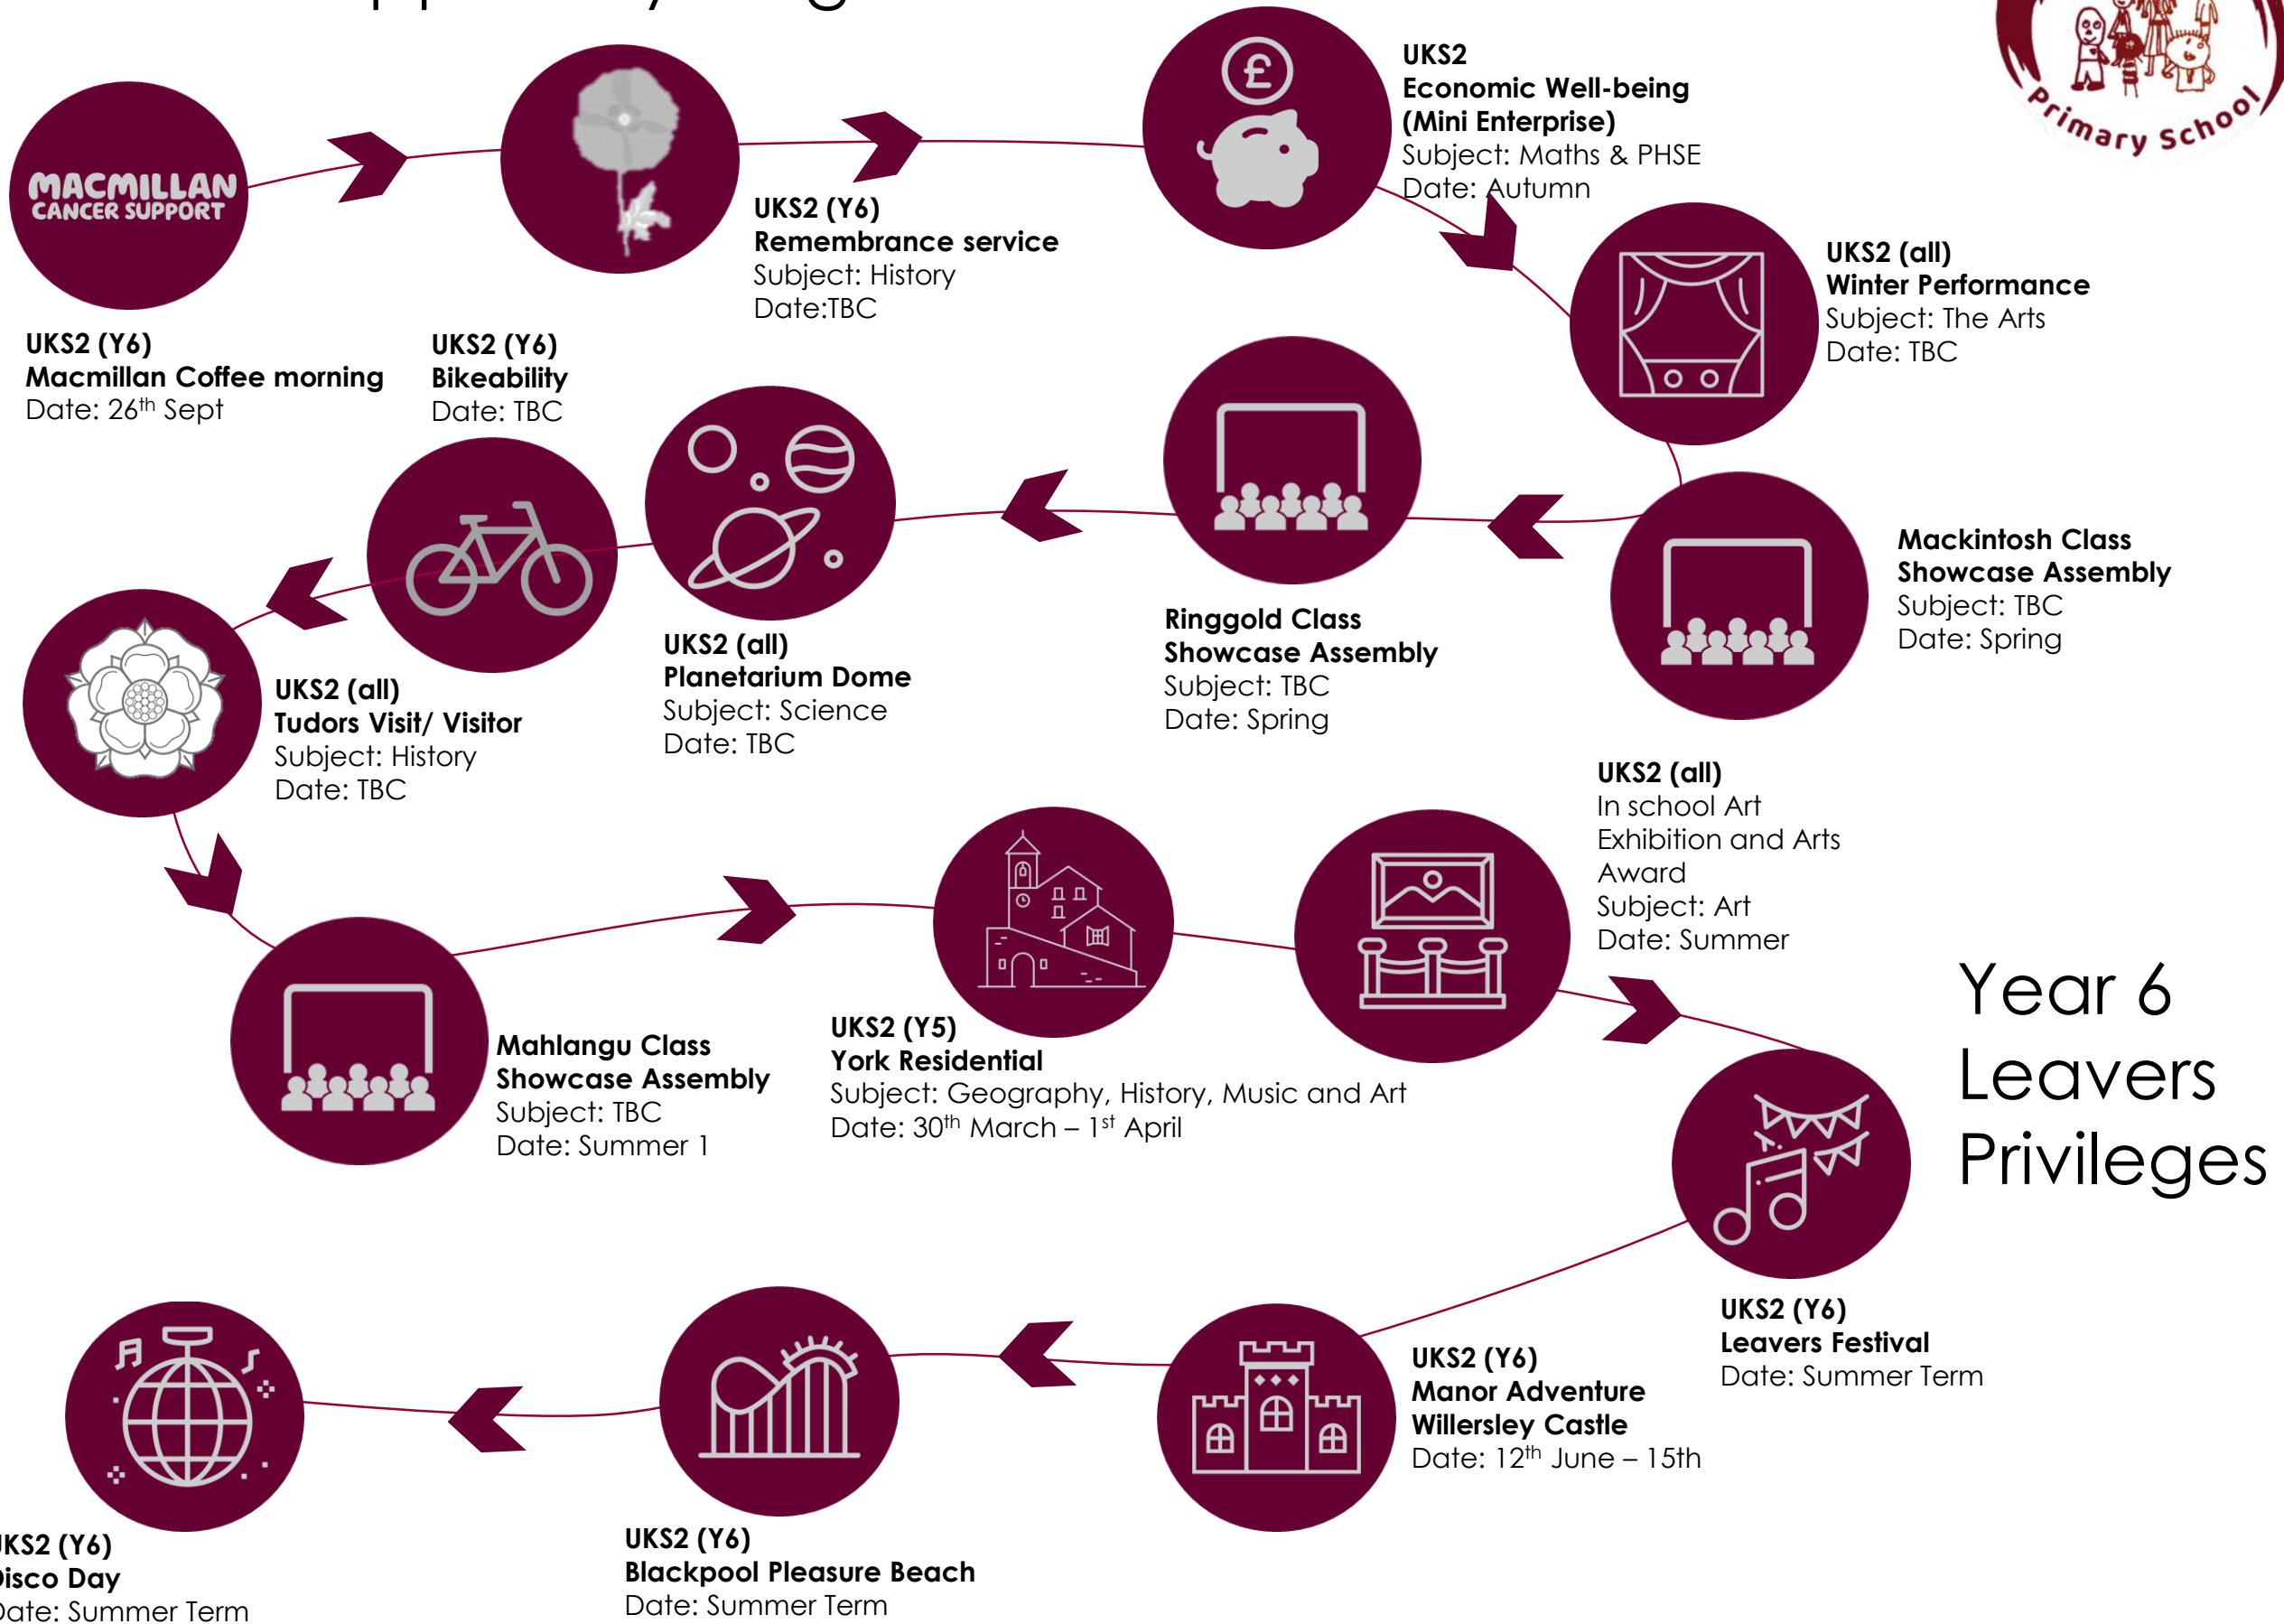

**Year 2
Blackpool Trip**
Date: Summer 2

**KS1 (all)
In school Art Exhibition and Arts Award**
Subject: Art
Date: Summer 1

**Milhazes Class
Showcase Assembly**
Subject: TBC
Date: Summer

Lower Key Stage 2- Curriculum Enhancements

Upper Key Stage 2- Curriculum Enhancements

Year 6
Leavers
Privileges

SMSC Whole School Curriculum Enhancements

See Calendar of Events for all events and dates released at the beginning of each term

Extra Curricular Clubs
New dates released every half term

Dot Day
Date: 15th Sept

Book Fair
Subject: English
Date: 22nd September

The BRIC Harvest
Date: October

TTRS Day
Subject: Maths
Date: Autumn 1

Halloween Disco PTFA
Date: TBC

Diwali Celebration
Date: 20th October

Remembrance Day
Date: 11th Nov

Odd Sock Day/ Anti-Bullying Week
Date: 17th Nov

Breakfast with Santa PTFA
Date: TBC

Christmas Party PTFA
Date: TBC

Selection Box Bingo PTFA
Date: TBC

Christmas Tree Service
Date: 1st Dec