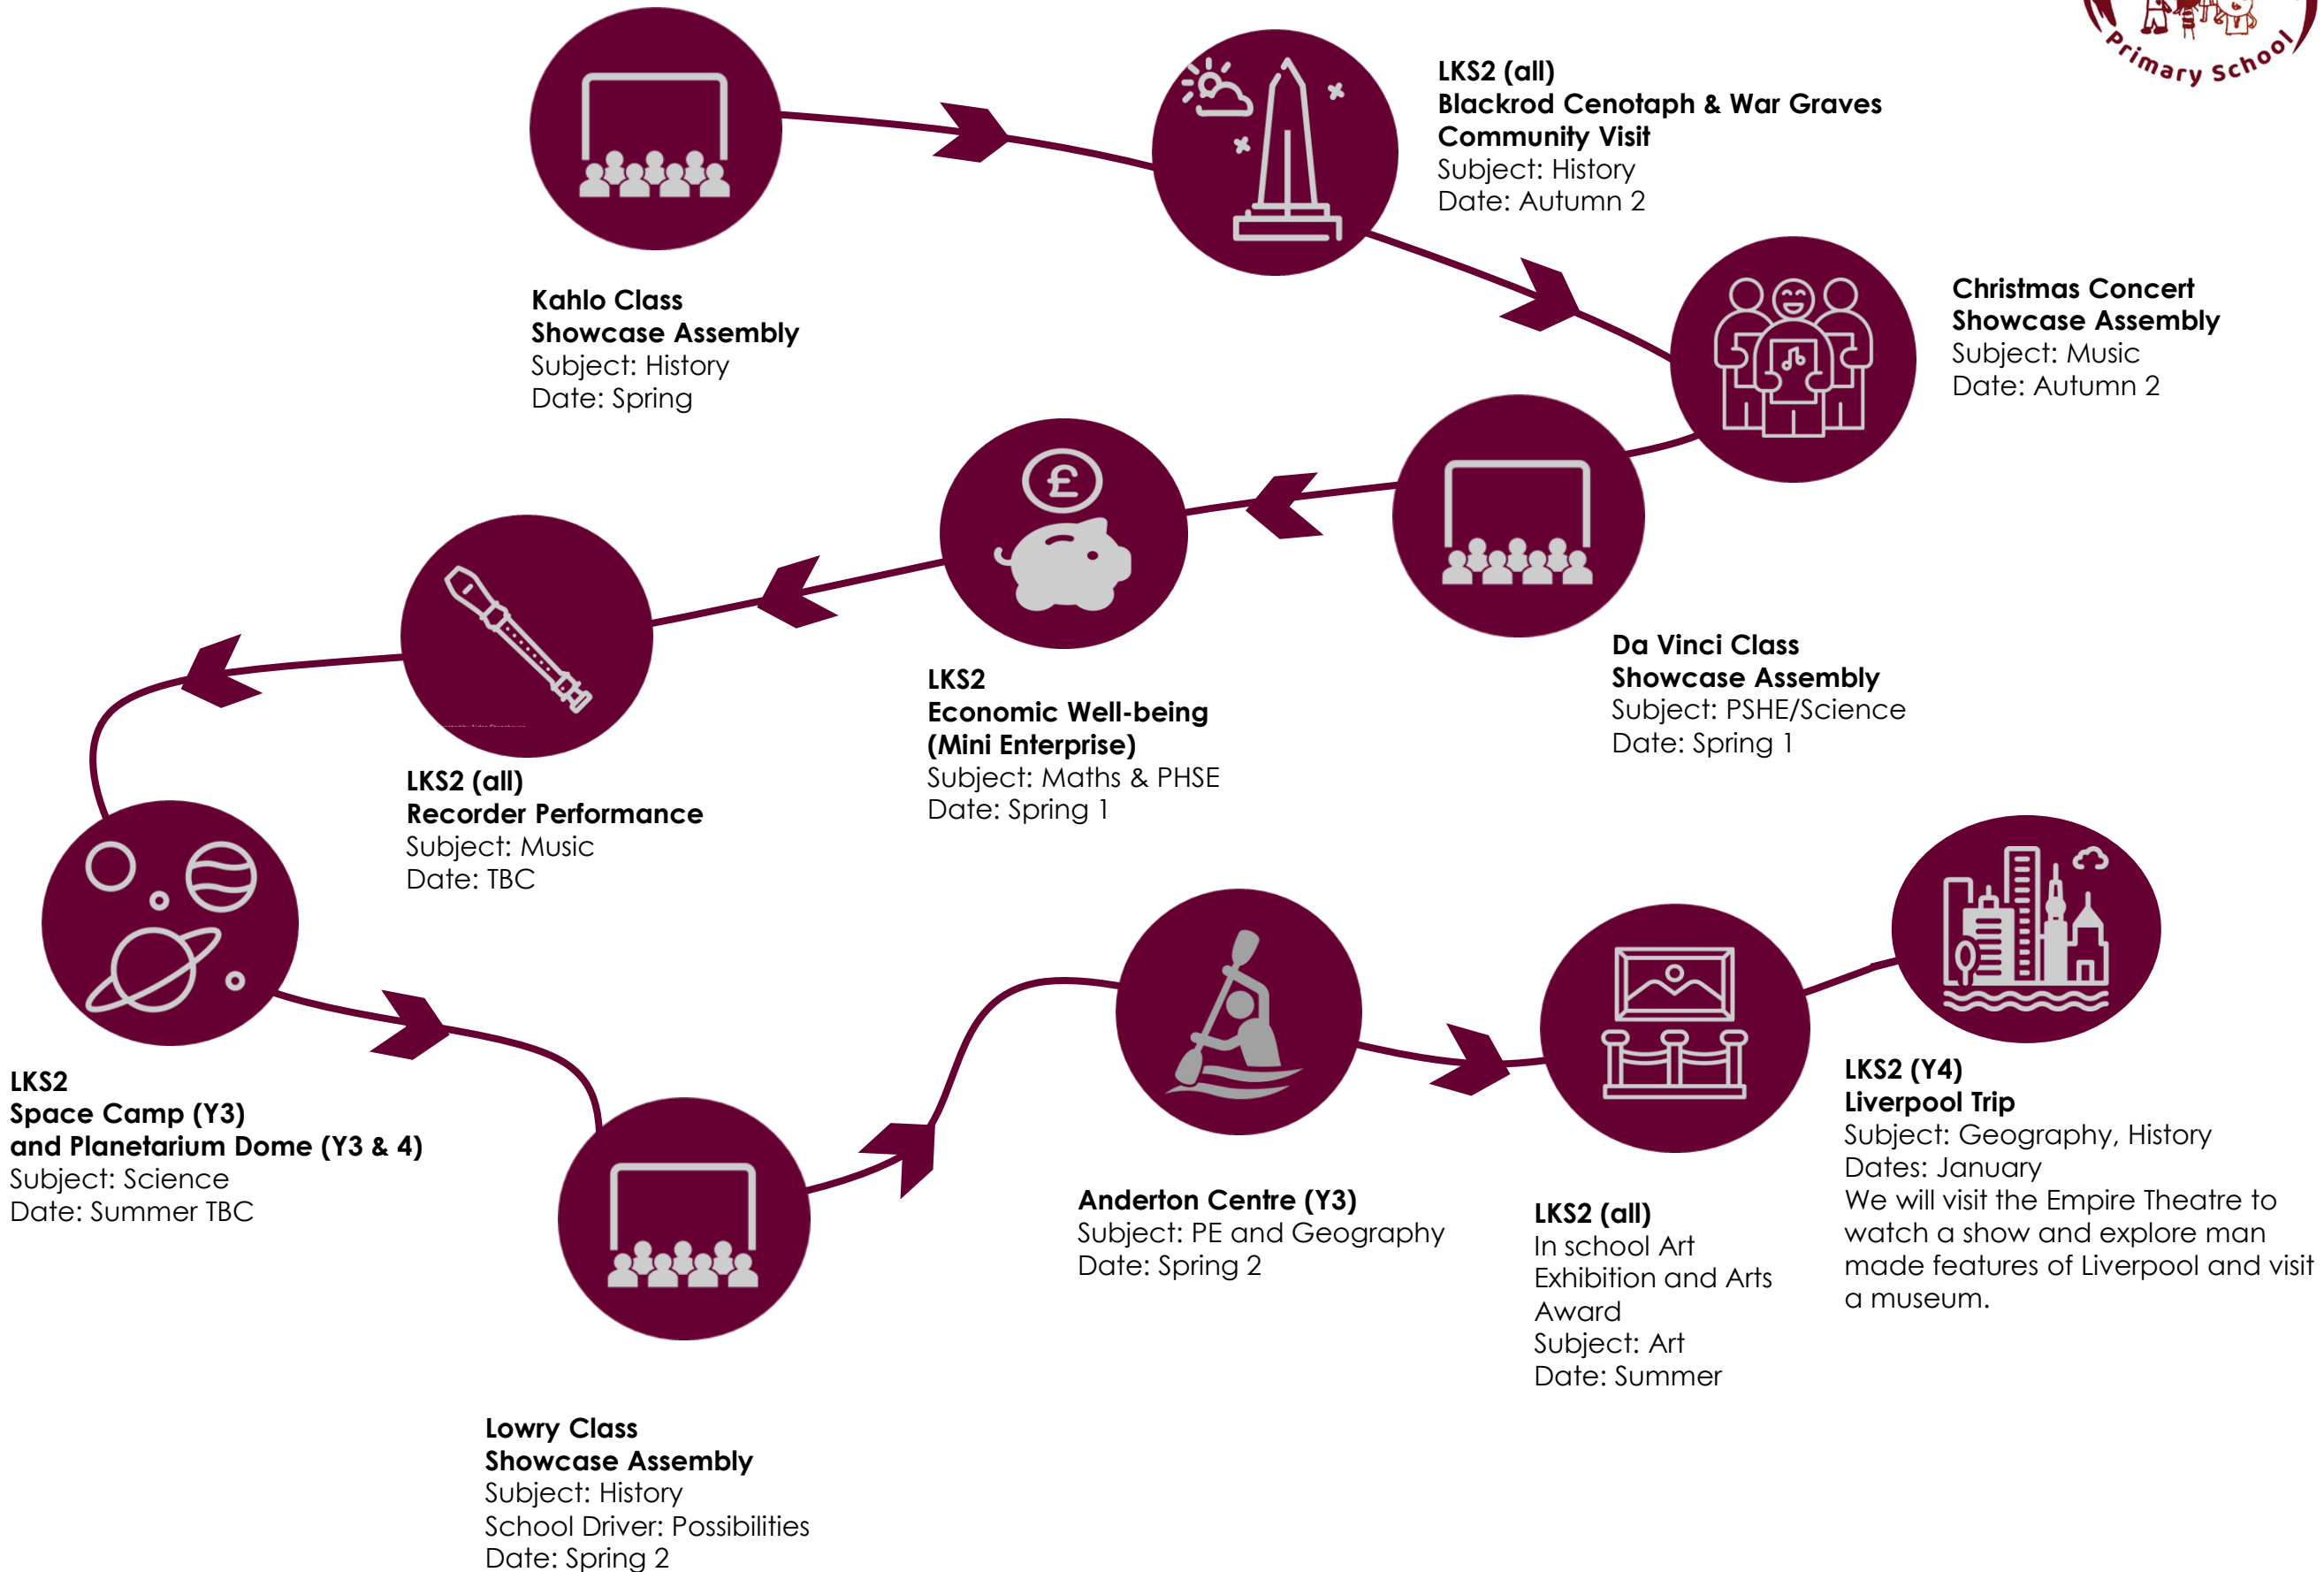

**Year 2
Blackpool Trip**
Date: Summer 2

**KS1 (all)
In school Art Exhibition and Arts Award**
Subject: Art
Date: Summer 1

**Milhazes Class
Showcase Assembly**
Subject: TBC
Date: Summer

Lower Key Stage 2- Curriculum Enhancements

Upper Key Stage 2- Curriculum Enhancements

Year 6
Leavers
Privileges

SMSC Whole School Curriculum Enhancements

See Calendar of Events for all events and dates released at the beginning of each term

Extra Curricular Clubs
New dates released every half term

Dot Day
Date: 15th Sept

Book Fair
Subject: English
Date: 22nd September

The BRIC Harvest
Date: October

TTRS Day
Subject: Maths
Date: Autumn 1

Halloween Disco PTFA
Date: TBC

Diwali Celebration
Date: 20th October

British Science Week
Subject: Science
Date: March 6th – 15th

Valentine's Disco PTFA
Date: TBC

Red Nose Day
Date: 13th March

Easter Bingo PTFA
Date: TBC

Easter Bonnet Parade and Easter Egg Design Tour
Date: TBC