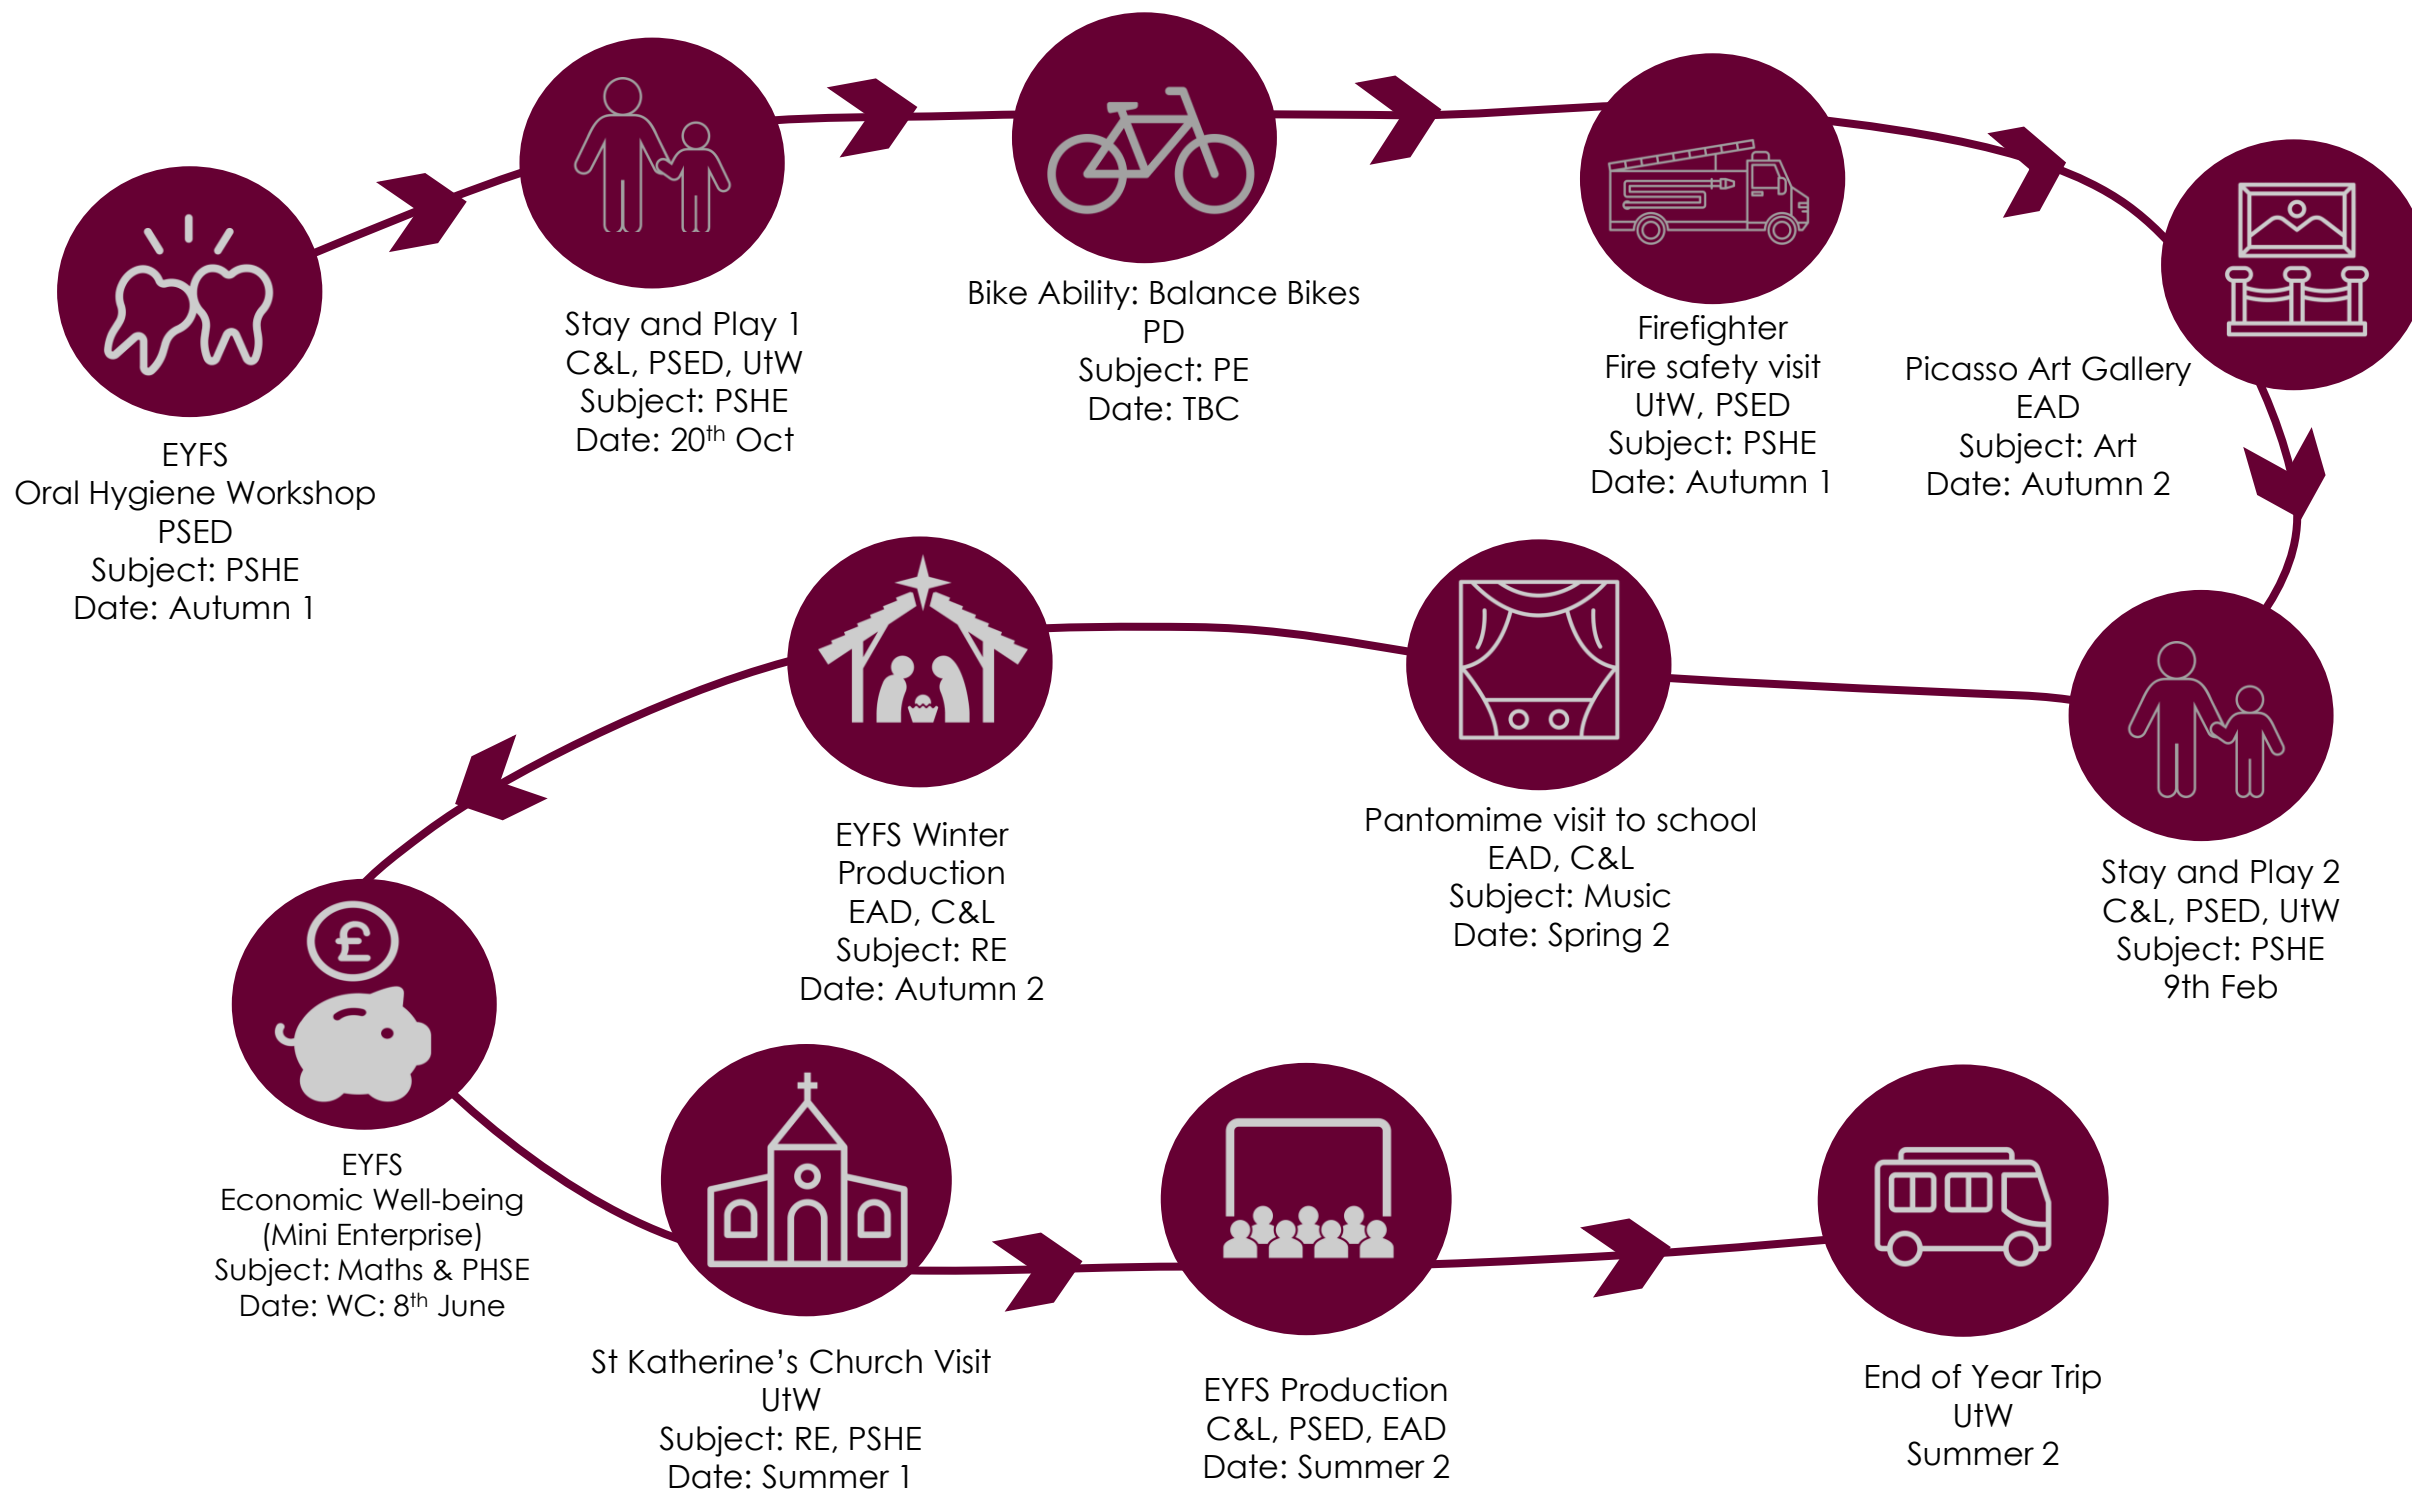

Key Stage 1 - Curriculum Enhancements

**Gauguin Class
Showcase Assembly**
Date: Autumn

**KS1 (all)
Blackrod Village Trail**
Subject: History and
Geography
Date: Autumn

**KS1 (all)
Winter Production**
Subject: RE, Drama, Music
Date: Autumn 2

Dot Day
Date: 15th Sept

Book Fair
Subject: English
Date: 22nd September

The BRIC Harvest
Date: October

TTRS Day
Subject: Maths
Date: Autumn 1

Halloween Disco PTFA
Date: TBC

Diwali Celebration
Date: 20th October

British Science Week
Subject: Science
Date: March 6th – 15th

Valentine's Disco PTFA
Date: TBC

Red Nose Day
Date: 13th March

Easter Bingo PTFA
Date: TBC

Easter Bonnet Parade and Easter Egg Design Tour
Date: TBC

Sports Day
Date: TBC

Rock Kidz Tours
Date: 18th June

Rights Respecting School Day
Date: 7th April

National Autism Awareness Day
Date: 2nd April 26